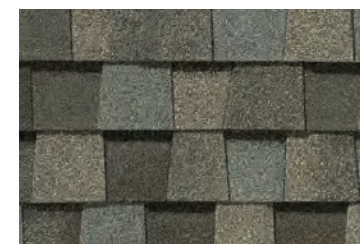

Max Def Weathered Wood