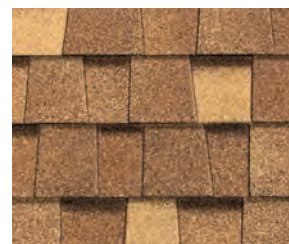

Resawn Shake