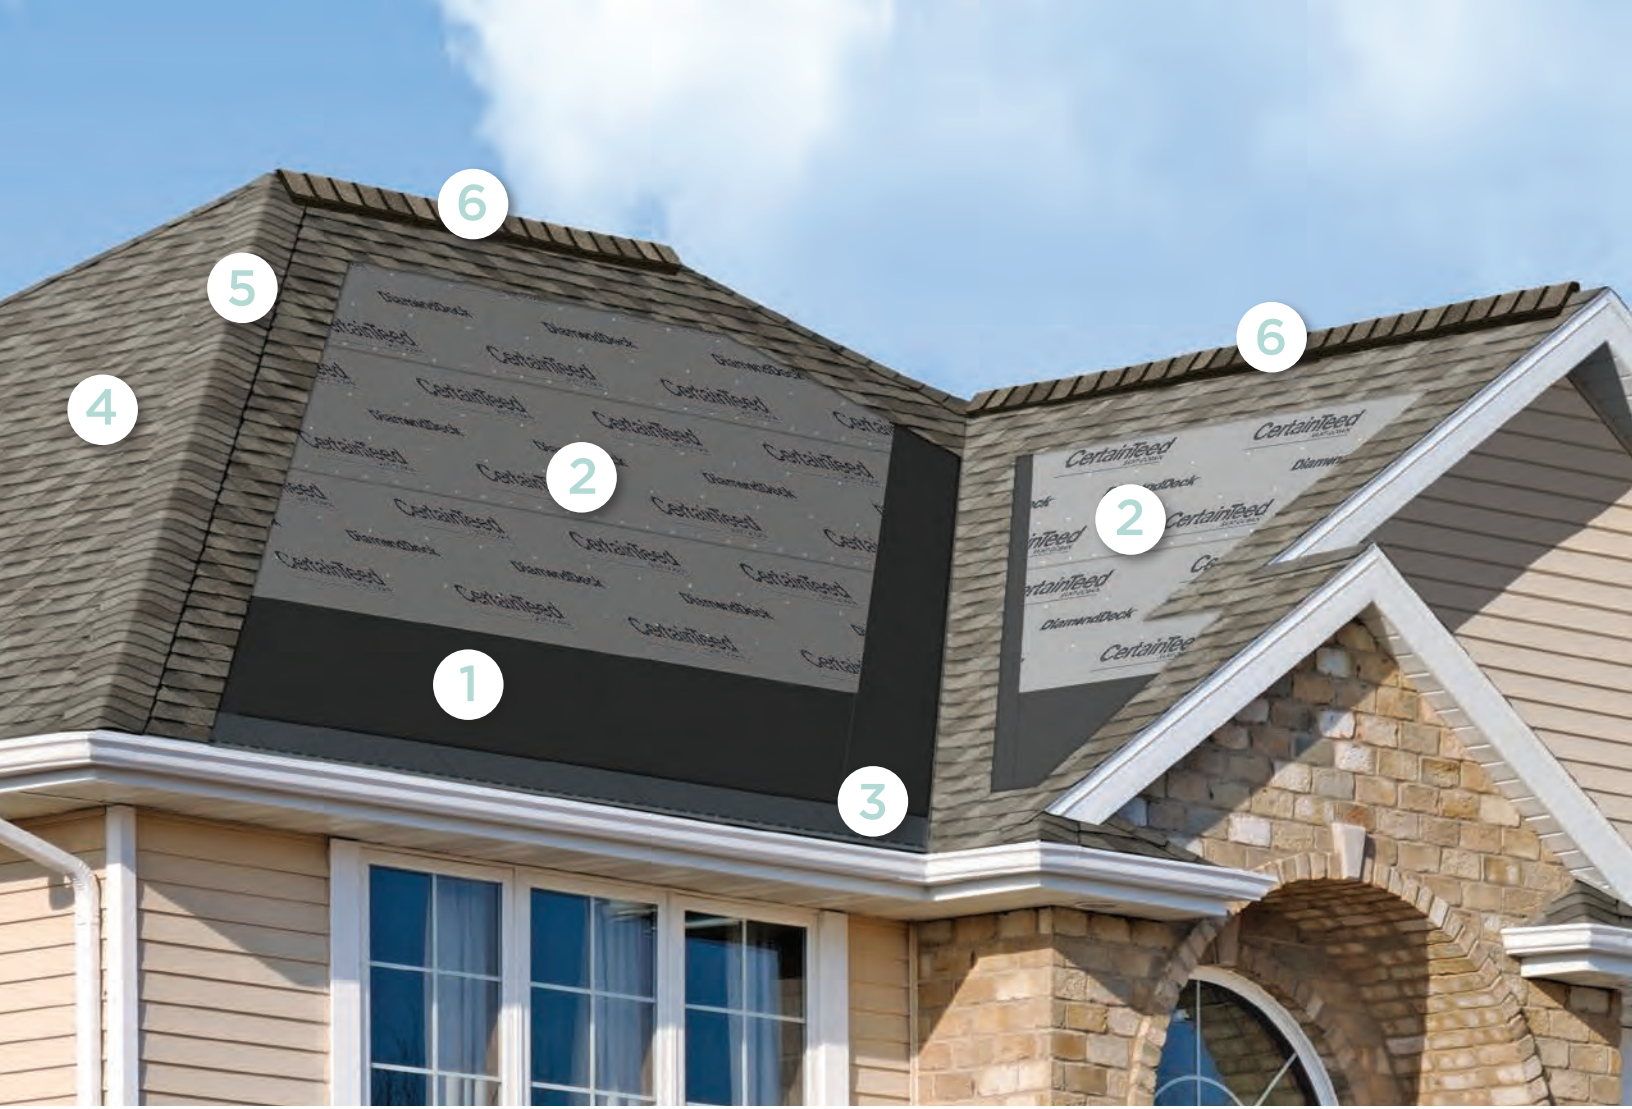

Integrity Roof System™

Integrity is built from the bottom up. Layer-on-layer, only CertainTeed provides the peace of mind that comes with the best components performing together for peak efficiency.

1. **1. Waterproof Underlayment**
   Waterproofing shingle underlayment prevents leaks from wind-driven rain and ice dams
2. **2. Water-Resistant Underlayment**
   High-performance underlayment provides a water-resistant layer over the roof deck and a secondary barrier against leaks
3. **3. Starter Shingles**
   Perfect starts every time and designed to work in tandem with the roof shingles above
4. **4. Roof Shingles**
   Choose the best, covered by the strongest warranty in the business
5. **5. Hip & Ridge Caps**
   Perfect finish for hip and ridge lines, complementing all CertainTeed shingles
6. **6. Roof Ventilation**
   Engineered for ideal roof ventilation especially when matched with CertainTeed Intake Vents