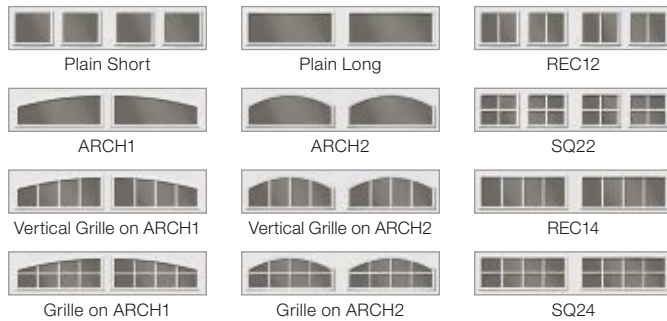

Windows

GLASS

*Complements Clopay Entry Door glass.

Long and short windows may be used in any Gallery 1 and 2-layer model. Double strength glass is standard. Optional 1/8" obscure glass is available on all Gallery 1 and 2-layer models.

Additional charges for optional glass apply.