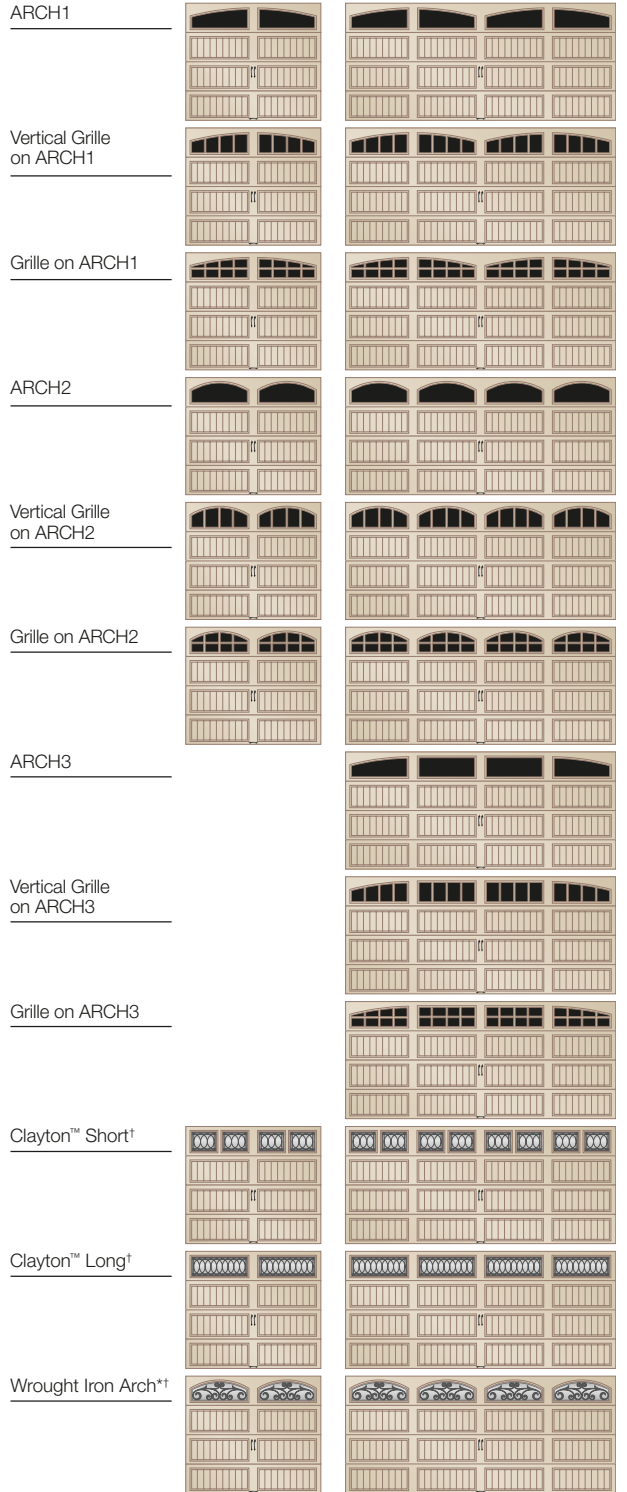

## DOOR DESIGNS

Short (GD5S,  
GD5SV, GD4S  
and GD4SV)

Long (GD4L and GD4LV)

GD5S/GD5SV available 5'0"–18'0" wide in 2" increments (excludes 10'2"–11'4" and 14'8").  
GD4S/GD4SV available 5'0"–20'0" wide in 2" increments (excludes 10'2"–11'4" and 14'8").  
GD4L/GD4LV available 7'8"–20'0" wide in 2" increments (excludes 10'2"–11'4" and 14'8").  
All doors available 6'0"–16'0" high in 3" increments.  
Standard hardware shown above.

# SHORT PANEL WINDOW DESIGNS AND TOP SECTION OPTIONS

## MODELS GD5S, GD5SV, GD4S AND GD4SV

Models GD5S and GD5SV  
available only in widths up to 18".

\*Acrylic

†Complements Clopay Entry Door glass.

Note: Due to stile width restrictions, some odd size door widths may allow only for the installation of a single handle. See your Clopay Dealer for details.

# LONG PANEL WINDOW DESIGNS AND TOP SECTION OPTIONS

MODELS  
GD4L AND GD4LV

Illustrations simplified for clarity.

\*Acrylic

†Complements Clopay Entry Door glass.

Note: Due to stile width restrictions, some odd size door widths may allow only for the installation of a single handle. See your Clopay Dealer for details.