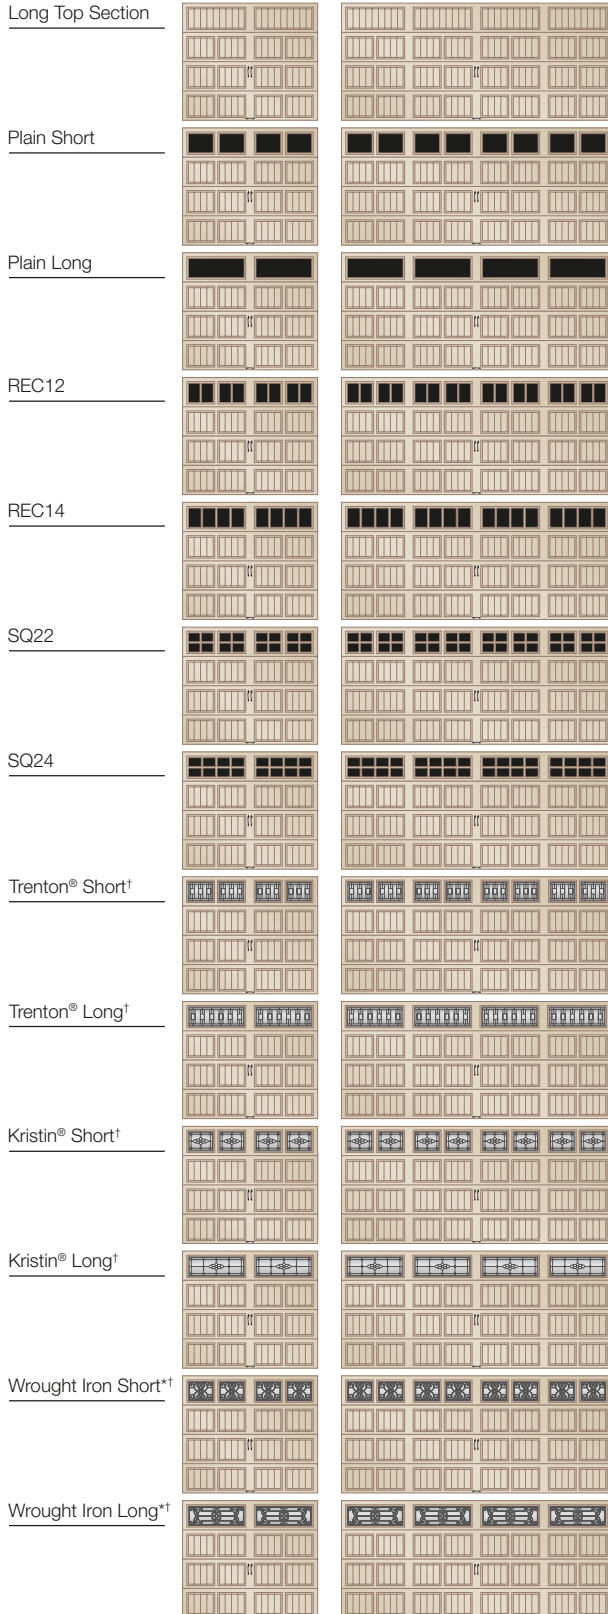

## DOOR DESIGNS

Short (GD5S,  
GD5SV, GD4S  
and GD4SV)

Long (GD4L and GD4LV)

GD5S/GD5SV available 5'0"–18'0" wide in 2" increments (excludes 10'2"–11'4" and 14'8").  
GD4S/GD4SV available 5'0"–20'0" wide in 2" increments (excludes 10'2"–11'4" and 14'8").  
GD4L/GD4LV available 7'8"–20'0" wide in 2" increments (excludes 10'2"–11'4" and 14'8").  
All doors available 6'0"–16'0" high in 3" increments.  
Standard hardware shown above.

# SHORT PANEL WINDOW DESIGNS AND TOP SECTION OPTIONS

## MODELS GD5S, GD5SV, GD4S AND GD4SV

Models GD5S and GD5SV  
available only in widths up to 18".

\*Acrylic

†Complements Clopay Entry Door glass.

Note: Due to stile width restrictions, some odd size door widths may allow only for the installation of a single handle. See your Clopay Dealer for details.