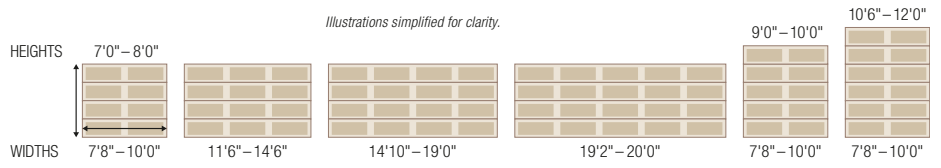

LONG PANEL WINDOW DESIGNS AND TOP SECTION OPTIONS

MODELS
GD4L AND GD4LV

Illustrations simplified for clarity.

*Acrylic

†Complements Clopay Entry Door glass.

Note: Due to stile width restrictions, some odd size door widths may allow only for the installation of a single handle. See your Clopay Dealer for details.