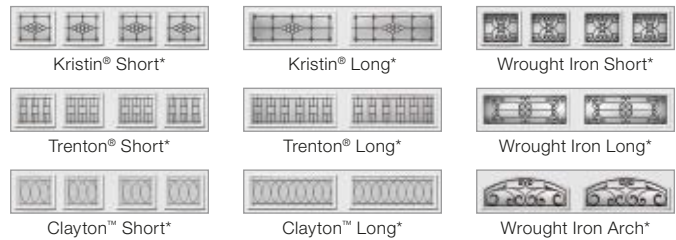

ACRYLIC

Acrylic windows require special cleaning. Never use products that contain ammonia or petroleum products to clean acrylic. Please visit clopaydoor.com/acrylic for complete details.

Windows are available single pane or insulated in clear, frosted, seeded, obscure and rain designs. Clear acrylic also available.