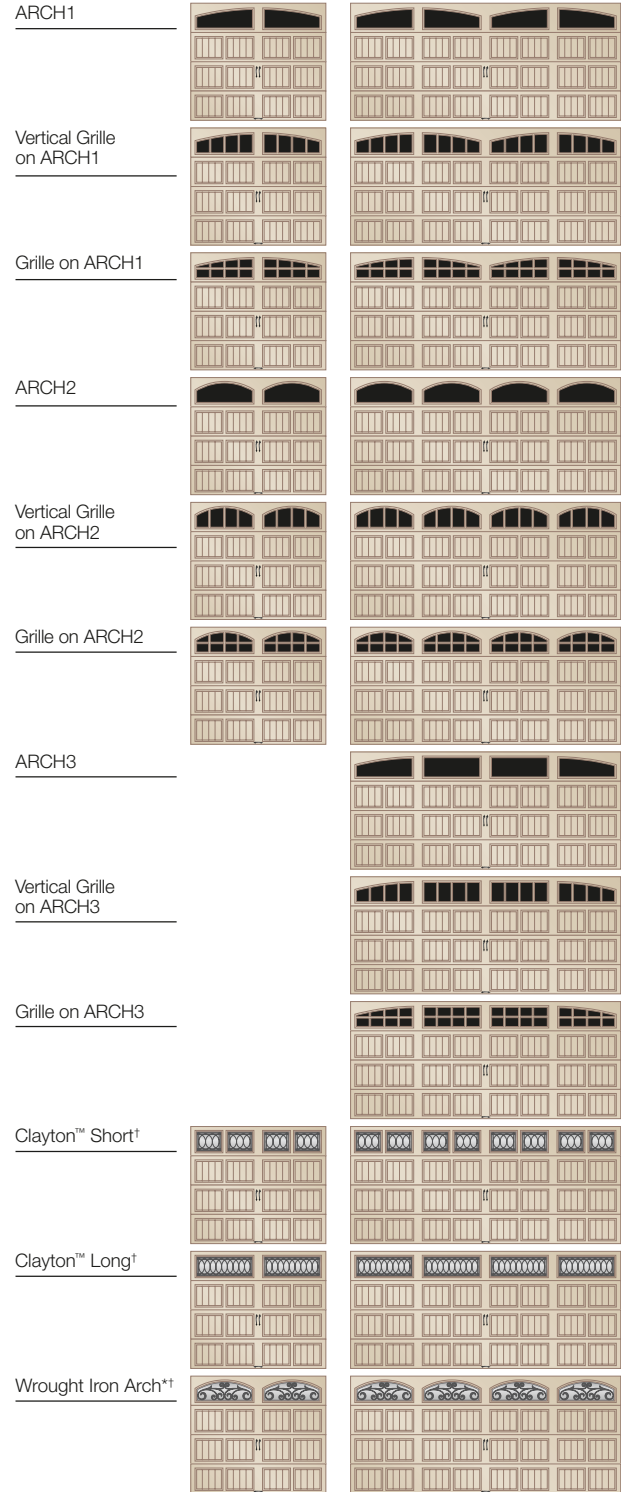

## DOOR DESIGNS

Short (GD5S,  
GD5SV, GD4S  
and GD4SV)

Long (GD4L and GD4LV)

GD5S/GD5SV available 5'0"–18'0" wide in 2" increments (excludes 10'2"–11'4" and 14'8").  
GD4S/GD4SV available 5'0"–20'0" wide in 2" increments (excludes 10'2"–11'4" and 14'8").  
GD4L/GD4LV available 7'8"–20'0" wide in 2" increments (excludes 10'2"–11'4" and 14'8").  
All doors available 6'0"–16'0" high in 3" increments.  
Standard hardware shown above.

# SHORT PANEL WINDOW DESIGNS AND TOP SECTION OPTIONS

## MODELS GD5S, GD5SV, GD4S AND GD4SV

Models GD5S and GD5SV  
available only in widths up to 18".

\*Acrylic

†Complements Clopay Entry Door glass.

Note: Due to stile width restrictions, some odd size door widths may allow only for the installation of a single handle. See your Clopay Dealer for details.