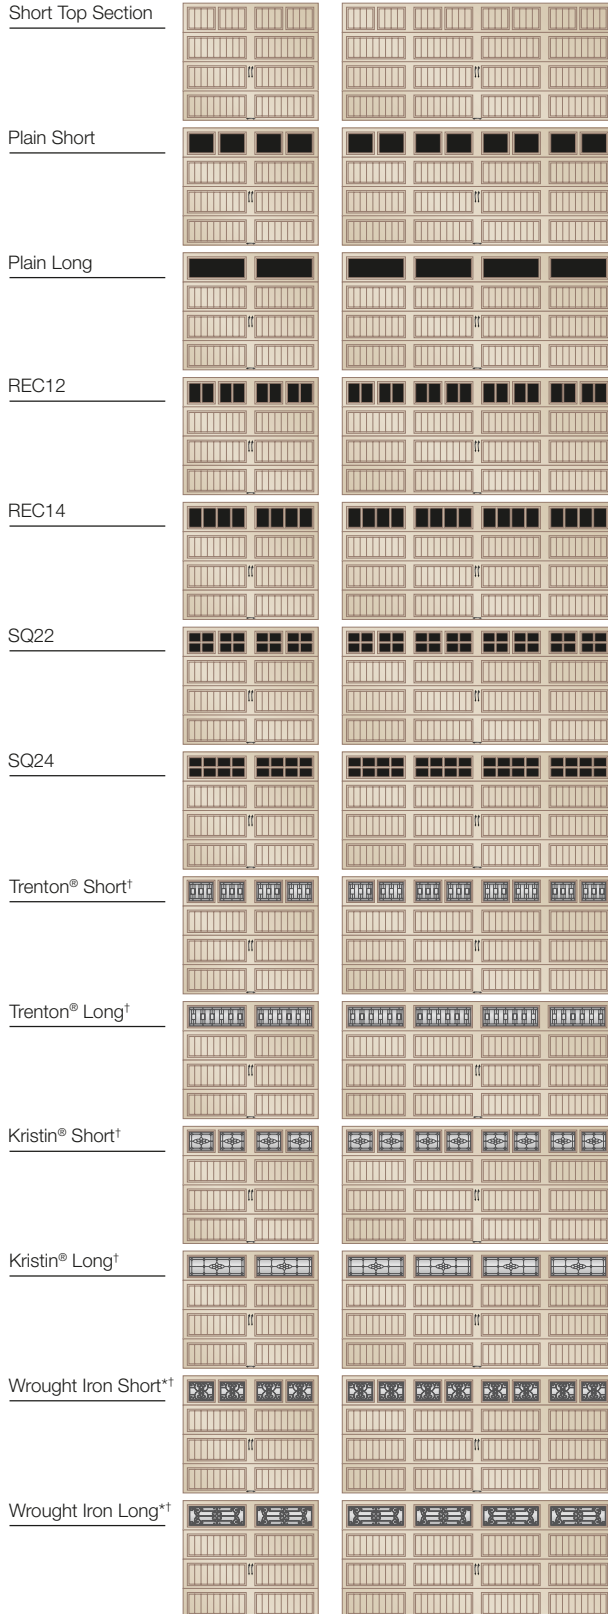

## DOOR DESIGNS

Short (GD5S,  
GD5SV, GD4S  
and GD4SV)

Long (GD4L and GD4LV)

GD5S/GD5SV available 5'0"–18'0" wide in 2" increments (excludes 10'2"–11'4" and 14'8").  
GD4S/GD4SV available 5'0"–20'0" wide in 2" increments (excludes 10'2"–11'4" and 14'8").  
GD4L/GD4LV available 7'8"–20'0" wide in 2" increments (excludes 10'2"–11'4" and 14'8").  
All doors available 6'0"–16'0" high in 3" increments.  
Standard hardware shown above.

# SHORT PANEL WINDOW DESIGNS AND TOP SECTION OPTIONS

## MODELS GD5S, GD5SV, GD4S AND GD4SV

Models GD5S and GD5SV  
available only in widths up to 18".

\*Acrylic

†Complements Clopay Entry Door glass.

Note: Due to stile width restrictions, some odd size door widths may allow only for the installation of a single handle. See your Clopay Dealer for details.

# LONG PANEL WINDOW DESIGNS AND TOP SECTION OPTIONS

MODELS  
GD4L AND GD4LV

Illustrations simplified for clarity.

\*Acrylic

†Complements Clopay Entry Door glass.

Note: Due to stile width restrictions, some odd size door widths may allow only for the installation of a single handle. See your Clopay Dealer for details.