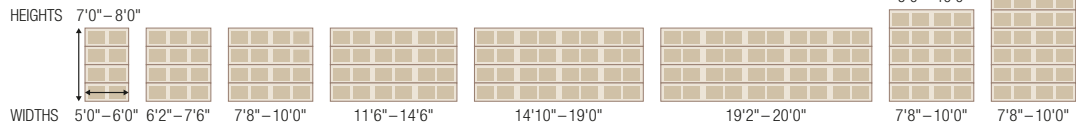

SHORT PANEL WINDOW DESIGNS AND TOP SECTION OPTIONS

MODELS GD5S, GD5SV, GD4S AND GD4SV

Models GD5S and GD5SV
available only in widths up to 18".

*Acrylic

†Complements Clopay Entry Door glass.

Note: Due to stile width restrictions, some odd size door widths may allow only for the installation of a single handle. See your Clopay Dealer for details.