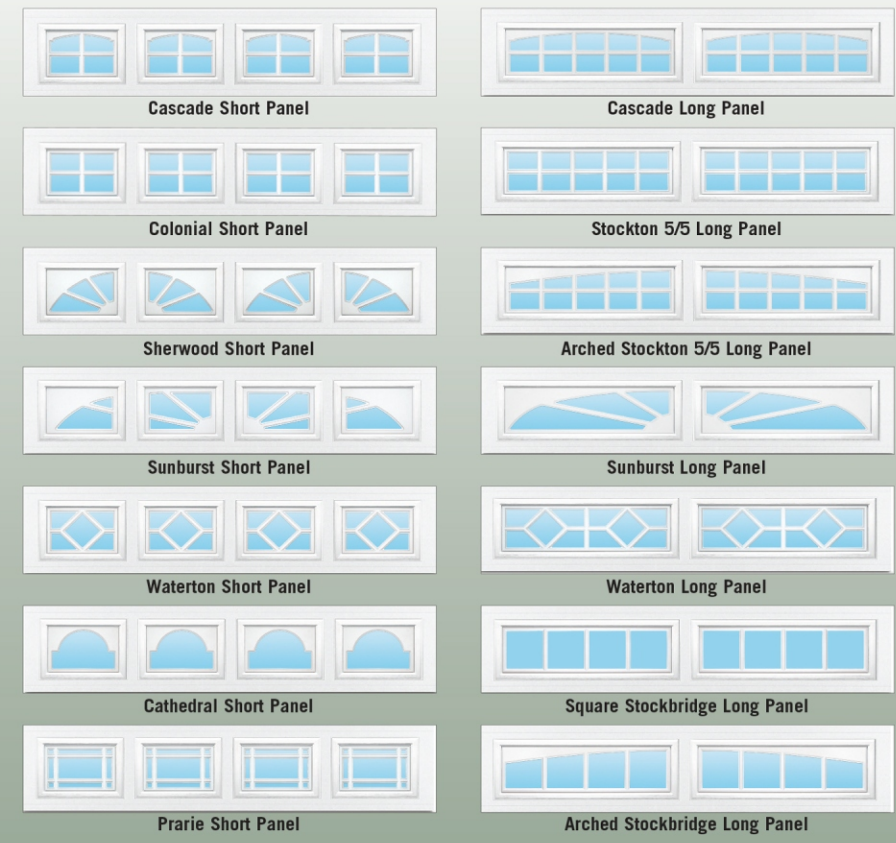

Three layer construction with a CFC-free polyurethane core and full 26 gauge galvanized steel skins inside and outside

- 1-3/8" thick steel sandwich construction using a polyurethane insulating core with an R-value of 12
- Durable two-coat baked-on polyester paint finish on both sides of door
- Stamped V-Groove Panels for carriage house door design
- Sections have a thermal break and dual weather seal between them for tight closure and energy efficiency
- Three-year hardware warranty
- Limited lifetime warranty against rust-through or delamination of door sections

Here's why we can offer a "Lifetime Rust-Through Warranty"

A standard feature of The Newport CH is our tough, anti-corrosion protection – inside and out.

- 1-3/8" thick Polyurethane (100% CFC-free) Inner Core
- Base Steel
- Hot-dipped Zinc Coat (Galvanized)
- Primer Coat
- Baked-on Polyester Top Coat

WINDOW OPTIONS

General Doors' Newport CH doors are available with either two windows (long panel) or four windows (short panel), plus several distinctive design trim styles that work with a variety of architecture. Wider doors have different layouts. Color matched frames and design trim inserts that snap-in and snap-out for easy glass cleaning are standard. Newport CH windows are either single or insulated glass.