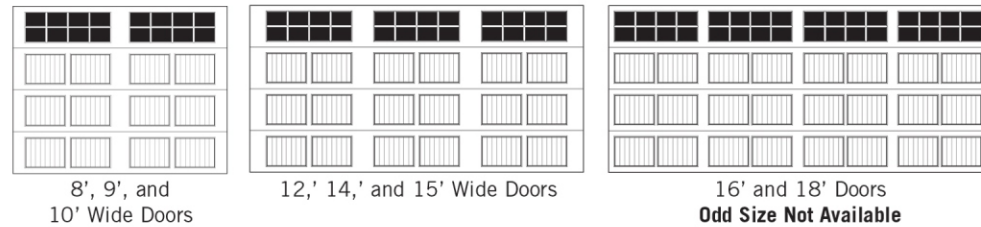

GENERAL DOORS
Corporation

Newport 138 Carriage House
Insulated Steel Garage Doors

**Carriage House Style Doors
with an Energy Efficient R-12 Rating**

World Class Quality
Local Availability

Newport 138 Carriage House Insulated Steel Garage Doors

Three layer construction with a CFC-free polyurethane core and full 26 gauge galvanized steel skins inside and outside

- 1-3/8" thick steel sandwich construction using a polyurethane insulating core with an R-value of 12
- Durable two-coat baked-on polyester paint finish on both sides of door
- Stamped V-Groove Panels for carriage house door design
- Sections have a thermal break and dual weather seal between them for tight closure and energy efficiency
- Three-year hardware warranty
- Limited lifetime warranty against rust-through or delamination of door sections