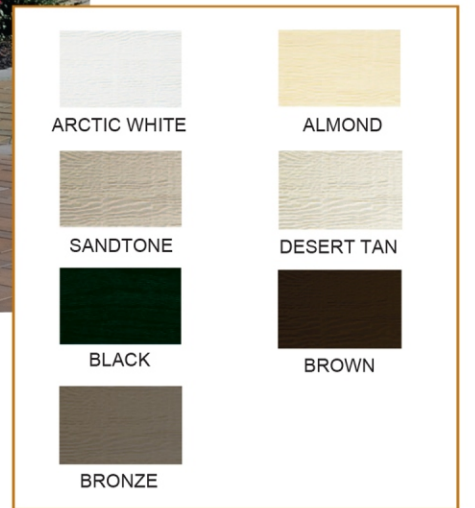

Panel Options

Door Colors

Decorative Hardware

General Doors' decorative hardware is an ideal way to customize a Newport CH door. Inspired by antique carriage door hardware and available in wrought iron or flat black, this finishing touch can transform the look of any door and even the look of your home.