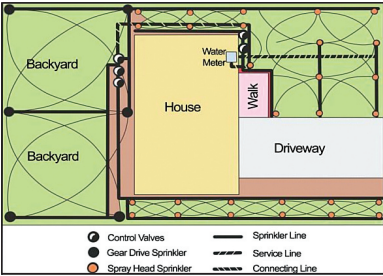

#### HOSE ENCLOSURE BOX

Underground 50ft coil hose in enclosed box. Includes hose, nozzle and shutoff in box.

### **MICRO DRIP FOR POTS**

Automatic watering for pots and window boxes.

### **AS BUILT DRAWING**

A complete map with locations of back flow, main shutoff, controller, main waterline/wire, valve boxes, sprinkler heads. Please provide a survey or a landscape plan for the most accurate as built drawing.